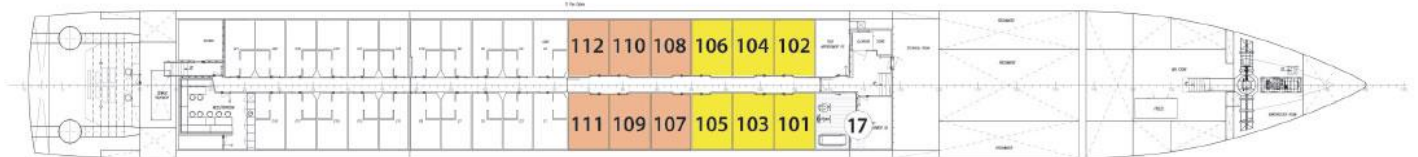

ARTISTRY II DECK PLANS

SKY DECK

ROYAL DECK

SAPPHIRE DECK

INDIGO DECK

DECK PLAN

- | | | |
|---|-------------------|-------------------|
| 1 Sky Lounge | 6 Deck Game Area | 12 Elevator |
| 2 Navigation Bridge | 7 Deck Game Area | 13 Lobby |
| 3 Sky Grill | 8 Panorama Bistro | 14 Club Lounge |
| 4 Whirlpool | 9 Panorama Lounge | 15 Galley |
| 5 Premium Lounge
Chairs and Shade
Awnings | 10 Bar | 16 Dining Room |
| | 11 Reception | 17 Fitness Center |

CATEGORIES

- | | |
|--------------------|---|
| Royal Suite | Royal Deck Royal Suites |
| Cat. P | Royal Deck Panorama Suites |
| Cat. A | Sapphire Deck Forward Panorama Suites |
| Cat. B | Sapphire Deck Aft Panorama Suites |
| Cat. D | Indigo Deck Aft Deluxe Staterooms |
| Cat. E | Indigo Deck Forward Deluxe Staterooms |