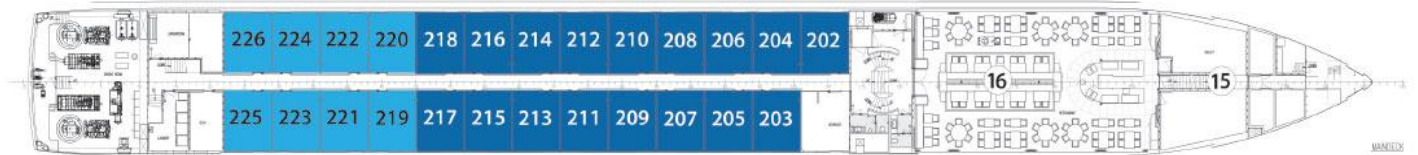

ARTISTRY II DECK PLANS

SKY DECK

ROYAL DECK

SAPPHIRE DECK

INDIGO DECK

DECK PLAN

- | | | |
|---|-------------------|-------------------|
| 1 Sky Lounge | 6 Deck Game Area | 12 Elevator |
| 2 Navigation Bridge | 7 Deck Game Area | 13 Lobby |
| 3 Sky Grill | 8 Panorama Bistro | 14 Club Lounge |
| 4 Whirlpool | 9 Panorama Lounge | 15 Galley |
| 5 Premium Lounge
Chairs and Shade
Awnings | 10 Bar | 16 Dining Room |
| | 11 Reception | 17 Fitness Center |

CATEGORIES

- | | |
|--------------------|---|
| Royal Suite | Royal Deck Royal Suites |
| Cat. P | Royal Deck Panorama Suites |
| Cat. A | Sapphire Deck Forward Panorama Suites |
| Cat. B | Sapphire Deck Aft Panorama Suites |
| Cat. D | Indigo Deck Aft Deluxe Staterooms |
| Cat. E | Indigo Deck Forward Deluxe Staterooms |