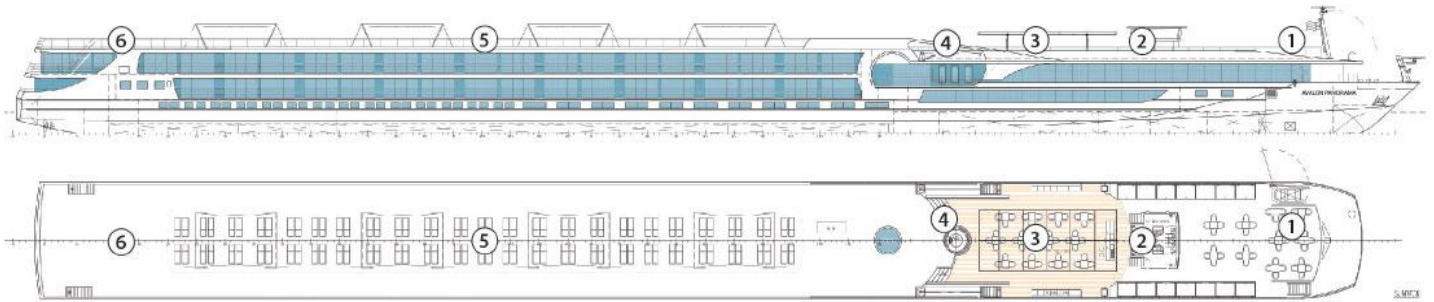

ARTISTRY II DECK PLANS

SKY DECK

ROYAL DECK

SAPPHIRE DECK

INDIGO DECK

DECK PLAN

- | | | |
|---|-------------------|-------------------|
| 1 Sky Lounge | 6 Deck Game Area | 12 Elevator |
| 2 Navigation Bridge | 7 Deck Game Area | 13 Lobby |
| 3 Sky Grill | 8 Panorama Bistro | 14 Club Lounge |
| 4 Whirlpool | 9 Panorama Lounge | 15 Galley |
| 5 Premium Lounge
Chairs and Shade
Awnings | 10 Bar | 16 Dining Room |
| | 11 Reception | 17 Fitness Center |

CATEGORIES

- | | |
|--------------------|---|
| Royal Suite | Royal Deck Royal Suites |
| Cat. P | Royal Deck Panorama Suites |
| Cat. A | Sapphire Deck Forward Panorama Suites |
| Cat. B | Sapphire Deck Aft Panorama Suites |
| Cat. D | Indigo Deck Aft Deluxe Staterooms |
| Cat. E | Indigo Deck Forward Deluxe Staterooms |