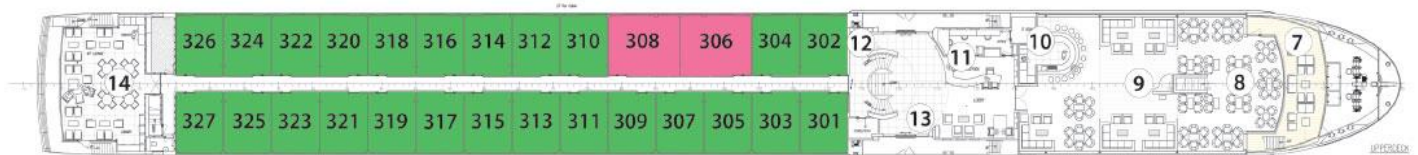

ARTISTRY II DECK PLANS

SKY DECK

ROYAL DECK

SAPPHIRE DECK

INDIGO DECK

DECK PLAN

- | | | |
|---|-------------------|-------------------|
| 1 Sky Lounge | 6 Deck Game Area | 12 Elevator |
| 2 Navigation Bridge | 7 Deck Game Area | 13 Lobby |
| 3 Sky Grill | 8 Panorama Bistro | 14 Club Lounge |
| 4 Whirlpool | 9 Panorama Lounge | 15 Galley |
| 5 Premium Lounge
Chairs and Shade
Awnings | 10 Bar | 16 Dining Room |
| | 11 Reception | 17 Fitness Center |

CATEGORIES

- | | |
|--------------------|---|
| Royal Suite | Royal Deck Royal Suites |
| Cat. P | Royal Deck Panorama Suites |
| Cat. A | Sapphire Deck Forward Panorama Suites |
| Cat. B | Sapphire Deck Aft Panorama Suites |
| Cat. D | Indigo Deck Aft Deluxe Staterooms |
| Cat. E | Indigo Deck Forward Deluxe Staterooms |