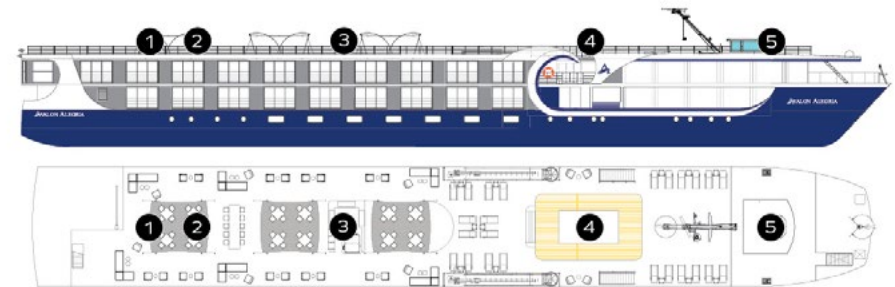

ROYAL DECK

DECK PLAN

- 1 Sky Lounge
- 2 Premium Lounge Chairs and Shade Awnings
- 3 Sky Grill
- 4 Pool
- 5 Navigation Bridge
- 6 Club Lounge
- 7 Elevator
- 8 Adventure Center
- 9 Guest Services
- 10 Bar
- 11 Panorama Lounge
- 12 Panorama Bistro
- 13 Observation Lounge
- 14 Dining Room
- 15 Galley
- 16 Fitness Center

SAPPHIRE DECK

DECK PLAN

- 1 Sky Lounge
- 2 Premium Lounge Chairs and Shade Awnings
- 3 Sky Grill
- 4 Pool
- 5 Navigation Bridge
- 6 Club Lounge
- 7 Elevator
- 8 Adventure Center
- 9 Guest Services
- 10 Bar
- 11 Panorama Lounge
- 12 Panorama Bistro
- 13 Observation Lounge
- 14 Dining Room
- 15 Galley
- 16 Fitness Center

INDIGO DECK

DECK PLAN

- 1 Sky Lounge
- 2 Premium Lounge Chairs and Shade Awnings
- 3 Sky Grill
- 4 Pool
- 5 Navigation Bridge
- 6 Club Lounge
- 7 Elevator
- 8 Adventure Center
- 9 Guest Services
- 10 Bar
- 11 Panorama Lounge
- 12 Panorama Bistro
- 13 Observation Lounge
- 14 Dining Room
- 15 Galley
- 16 Fitness Center