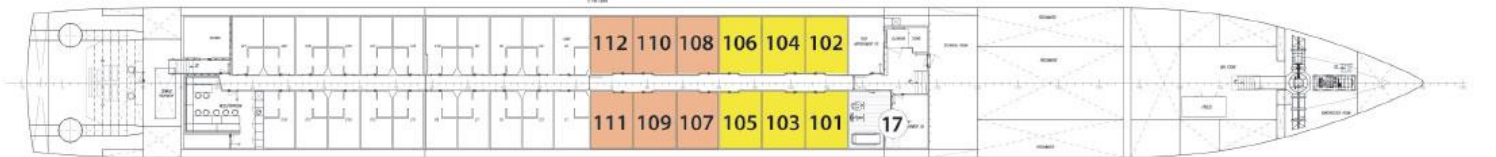

POETRY II RIVERBOAT

olivia™

SKY DECK

ROYAL DECK

SAPPHIRE DECK

INDIGO DECK

DECK PLAN

- | | | |
|---|----------------------|-------------------|
| 1 Sky Lounge | 6 Deck Game Area | 12 Elevator |
| 2 Navigation Bridge | 7 Observation Lounge | 13 Lobby |
| 3 Sky Grill | 8 Panorama Bistro | 14 Club Lounge |
| 4 Whirlpool | 9 Panorama Lounge | 15 Galley |
| 5 Premium Lounge
Chairs and Shade
Awnings | 10 Bar | 16 Dining Room |
| | 11 Reception | 17 Fitness Center |

CATEGORIES

- Royal Suite Royal Deck | Royal Suites
- Cat. P Royal Deck | Panorama Suites
- Cat. A Sapphire Deck Forward | Panorama Suites
- Cat. B Sapphire Deck Aft | Panorama Suites
- Cat. D Indigo Deck Aft | Deluxe Staterooms
- Cat. E Indigo Deck Forward | Deluxe Staterooms