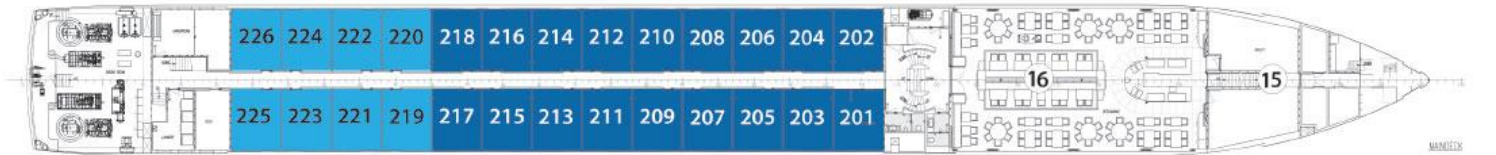

POETRY II RIVERBOAT

olivia™

SKY DECK

ROYAL DECK

SAPPHIRE DECK

INDIGO DECK

DECK PLAN

- | | | |
|---|----------------------|-------------------|
| 1 Sky Lounge | 6 Deck Game Area | 12 Elevator |
| 2 Navigation Bridge | 7 Observation Lounge | 13 Lobby |
| 3 Sky Grill | 8 Panorama Bistro | 14 Club Lounge |
| 4 Whirlpool | 9 Panorama Lounge | 15 Galley |
| 5 Premium Lounge
Chairs and Shade
Awnings | 10 Bar | 16 Dining Room |
| | 11 Reception | 17 Fitness Center |

CATEGORIES

- Royal Suite Royal Deck | Royal Suites
- Cat. P Royal Deck | Panorama Suites
- Cat. A Sapphire Deck Forward | Panorama Suites
- Cat. B Sapphire Deck Aft | Panorama Suites
- Cat. D Indigo Deck Aft | Deluxe Staterooms
- Cat. E Indigo Deck Forward | Deluxe Staterooms