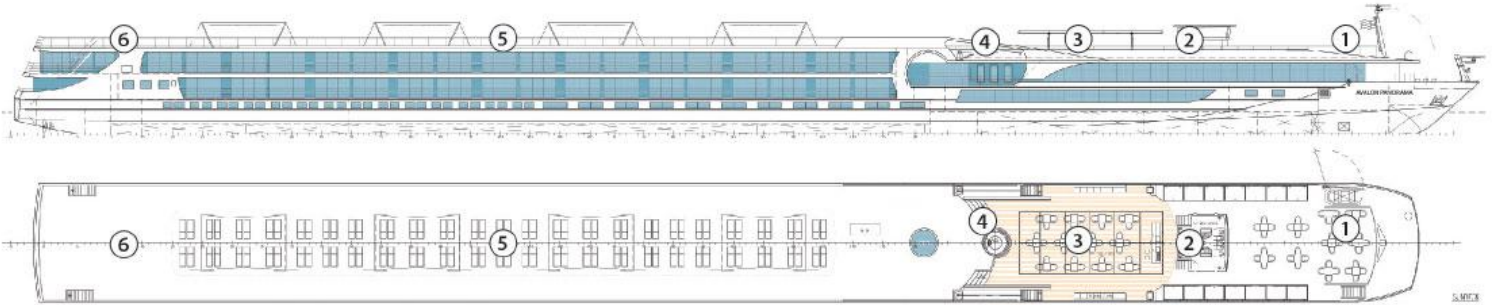

POETRY II RIVERBOAT

olivia™

SKY DECK

ROYAL DECK

SAPPHIRE DECK

INDIGO DECK

DECK PLAN

- | | | |
|---|----------------------|-------------------|
| 1 Sky Lounge | 6 Deck Game Area | 12 Elevator |
| 2 Navigation Bridge | 7 Observation Lounge | 13 Lobby |
| 3 Sky Grill | 8 Panorama Bistro | 14 Club Lounge |
| 4 Whirlpool | 9 Panorama Lounge | 15 Galley |
| 5 Premium Lounge
Chairs and Shade
Awnings | 10 Bar | 16 Dining Room |
| | 11 Reception | 17 Fitness Center |

CATEGORIES

- Royal Suite Royal Deck | Royal Suites
- Cat. P Royal Deck | Panorama Suites
- Cat. A Sapphire Deck Forward | Panorama Suites
- Cat. B Sapphire Deck Aft | Panorama Suites
- Cat. D Indigo Deck Aft | Deluxe Staterooms
- Cat. E Indigo Deck Forward | Deluxe Staterooms