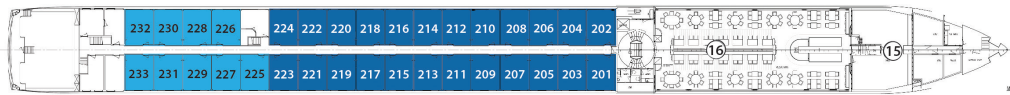

ROYAL DECK

SAPPHIRE DECK

INDIGO DECK

- 1 Sky Lounge
- 2 Navigation Bridge
- 3 Sky Grill
- 4 Whirlpool
- 5 Premium Lounge Chairs and Shade Awnings
- 6 Deck Game Area
- 7 Observation Lounge
- 8 Panorama Bistro
- 9 Panorama Lounge
- 10 Bar
- 11 Reception
- 12 Elevator
- 13 Lobby
- 14 Club Lounge
- 15 Galley
- 16 Dining Room
- 17 Fitness Center