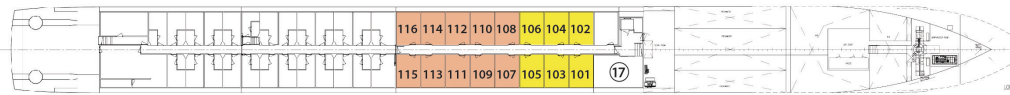

ROYAL DECK

SAPPHIRE DECK

INDIGO DECK

- 1 Sky Lounge
- 2 Navigation Bridge
- 3 Sky Grill
- 4 Whirlpool
- 5 Premium Lounge Chairs and Shade Awnings
- 6 Deck Game Area
- 7 Observation Lounge
- 8 Panorama Bistro
- 9 Panorama Lounge
- 10 Bar
- 11 Reception
- 12 Elevator
- 13 Lobby
- 14 Club Lounge
- 15 Galley
- 16 Dining Room
- 17 Fitness Center