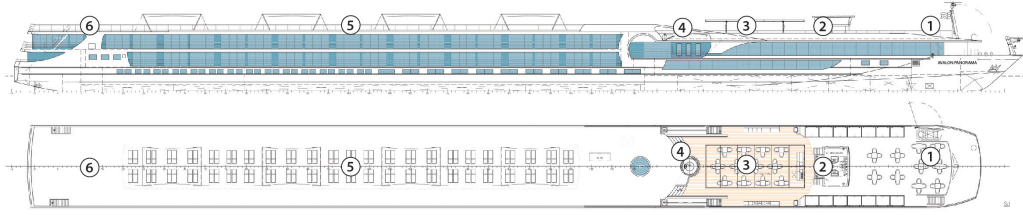

ROYAL DECK

SAPPHIRE DECK

INDIGO DECK

- 1 Sky Lounge
- 2 Navigation Bridge
- 3 Sky Grill
- 4 Whirlpool
- 5 Premium Lounge Chairs and Shade Awnings
- 6 Deck Game Area
- 7 Observation Lounge
- 8 Panorama Bistro
- 9 Panorama Lounge
- 10 Bar
- 11 Reception
- 12 Elevator
- 13 Lobby
- 14 Club Lounge
- 15 Galley
- 16 Dining Room
- 17 Fitness Center