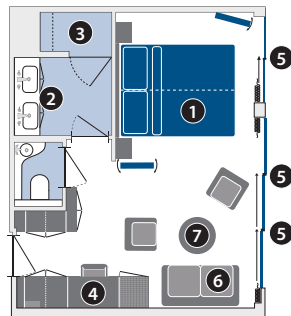

ROYAL DECK

SAPPHIRE DECK

INDIGO DECK

- 1 Sky Lounge
- 2 Navigation Bridge
- 3 Sky Grill
- 4 Whirlpool
- 5 Premium Lounge Chairs and Shade Awnings
- 6 Deck Game Area
- 7 Observation Lounge
- 8 Panorama Bistro
- 9 Panorama Lounge
- 10 Bar
- 11 Reception
- 12 Elevator
- 13 Lobby
- 14 Club Lounge
- 15 Galley
- 16 Dining Room
- 17 Fitness Center

Room Category Legend

- Royal Suite Royal Deck | Royal Suites
- Cat. P Royal Deck | Panorama Suites
- Cat. A Sapphire Deck Forward | Panorama Suites
- Cat. B Sapphire Deck Aft | Panorama Suites
- Cat. D Indigo Deck Aft | Deluxe Staterooms
- Cat. E Indigo Deck Forward | Deluxe Staterooms

STATEROOM/SUITE DESCRIPTIONS

ROYAL SUITE

– 300 sq. ft.

- 1 Bed
- 2 Full-size bathroom
- 3 Full shower with glass door
- 4 Writing desk
- 5 Wall-to-wall Panoramic Window
- 6 Sofa
- 7 Coffee table

PANORAMA SUITE