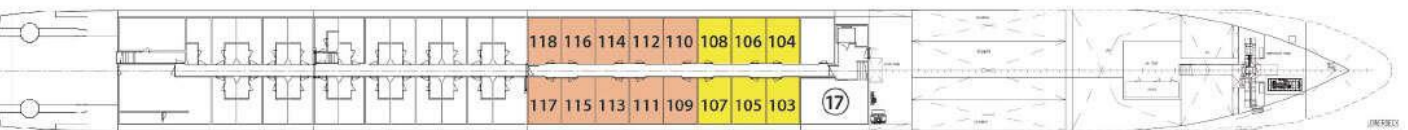

Vista Deck Plan

SKY DECK

ROYAL DECK

SAPPHIRE DECK

INDIGO DECK

DECK PLAN

- | | | |
|---|----------------------|-------------------|
| 1 Sky Lounge | 6 Deck Game Area | 12 Elevator |
| 2 Navigation Bridge | 7 Observation Lounge | 13 Lobby |
| 3 Sky Grill | 8 Panorama Bistro | 14 Club Lounge |
| 4 Whirlpool | 9 Panorama Lounge | 15 Galley |
| 5 Premium Lounge Chairs and Shade Awnings | 10 Bar | 16 Dining Room |
| | 11 Reception | 17 Fitness Center |

CATEGORIES

- Royal Suite** Royal Deck | Royal Suites
- Cat. P** Royal Deck | Panorama Suites
- Cat. A** Sapphire Deck Forward | Panorama Suites
- Cat. B** Sapphire Deck Aft | Panorama Suites
- Cat. D** Indigo Deck Aft | Deluxe Staterooms
- Cat. E** Indigo Deck Forward | Deluxe Staterooms