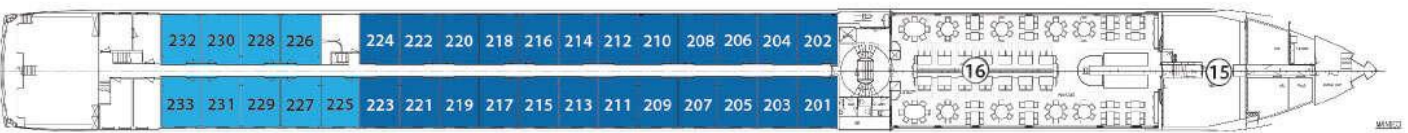

Vista Deck Plan

SKY DECK

ROYAL DECK

SAPPHIRE DECK

INDIGO DECK

DECK PLAN

- | | | |
|---|----------------------|-------------------|
| 1 Sky Lounge | 6 Deck Game Area | 12 Elevator |
| 2 Navigation Bridge | 7 Observation Lounge | 13 Lobby |
| 3 Sky Grill | 8 Panorama Bistro | 14 Club Lounge |
| 4 Whirlpool | 9 Panorama Lounge | 15 Galley |
| 5 Premium Lounge Chairs and Shade Awnings | 10 Bar | 16 Dining Room |
| | 11 Reception | 17 Fitness Center |

CATEGORIES

- Royal Suite** Royal Deck | Royal Suites
- Cat. P** Royal Deck | Panorama Suites
- Cat. A** Sapphire Deck Forward | Panorama Suites
- Cat. B** Sapphire Deck Aft | Panorama Suites
- Cat. D** Indigo Deck Aft | Deluxe Staterooms
- Cat. E** Indigo Deck Forward | Deluxe Staterooms