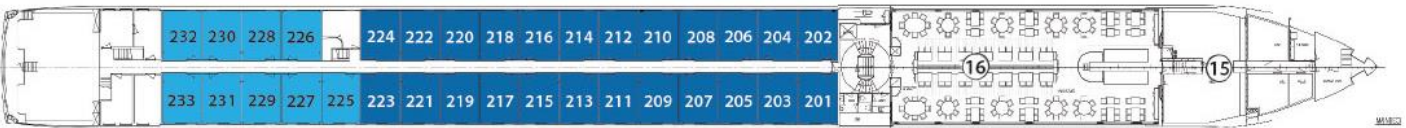

The ILLUMINATION Deck Plans

SKY DECK

ROYAL DECK

SAPPHIRE DECK

INDIGO DECK

DECK PLAN

- | | | |
|---|----------------------|-------------------|
| 1 Sky Lounge | 6 Deck Game Area | 12 Elevator |
| 2 Navigation Bridge | 7 Observation Lounge | 13 Lobby |
| 3 Sky Grill | 8 Panorama Bistro | 14 Club Lounge |
| 4 Whirlpool | 9 Panorama Lounge | 15 Galley |
| 5 Premium Lounge
Chairs and Shade
Awnings | 10 Bar | 16 Dining Room |
| | 11 Reception | 17 Fitness Center |

CATEGORIES

- Royal Suite Royal Deck | Royal Suites
- Cat. P Royal Deck | Panorama Suites
- Cat. A Sapphire Deck Forward | Panorama Suites
- Cat. B Sapphire Deck Aft | Panorama Suites
- Cat. D Indigo Deck Aft | Deluxe Staterooms
- Cat. E Indigo Deck Forward | Deluxe Staterooms