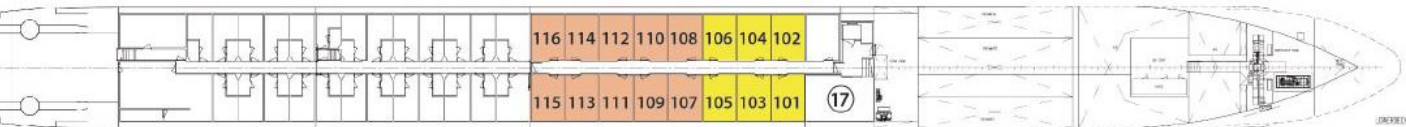

The ILLUMINATION Deck Plans

SKY DECK

ROYAL DECK

SAPPHIRE DECK

INDIGO DECK

DECK PLAN

- | | | |
|---|----------------------|-------------------|
| 1 Sky Lounge | 6 Deck Game Area | 12 Elevator |
| 2 Navigation Bridge | 7 Observation Lounge | 13 Lobby |
| 3 Sky Grill | 8 Panorama Bistro | 14 Club Lounge |
| 4 Whirlpool | 9 Panorama Lounge | 15 Galley |
| 5 Premium Lounge
Chairs and Shade
Awnings | 10 Bar | 16 Dining Room |
| | 11 Reception | 17 Fitness Center |

CATEGORIES

- Royal Suite Royal Deck | Royal Suites
- Cat. P Royal Deck | Panorama Suites
- Cat. A Sapphire Deck Forward | Panorama Suites
- Cat. B Sapphire Deck Aft | Panorama Suites
- Cat. D Indigo Deck Aft | Deluxe Staterooms
- Cat. E Indigo Deck Forward | Deluxe Staterooms