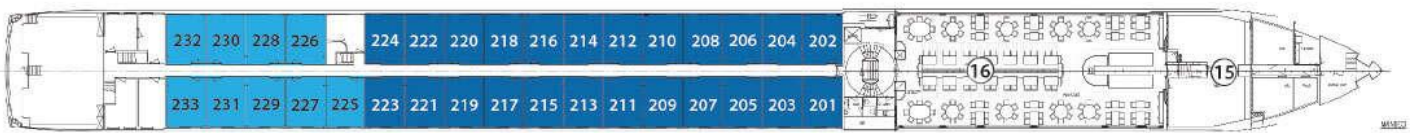

SAPPHIRE DECK